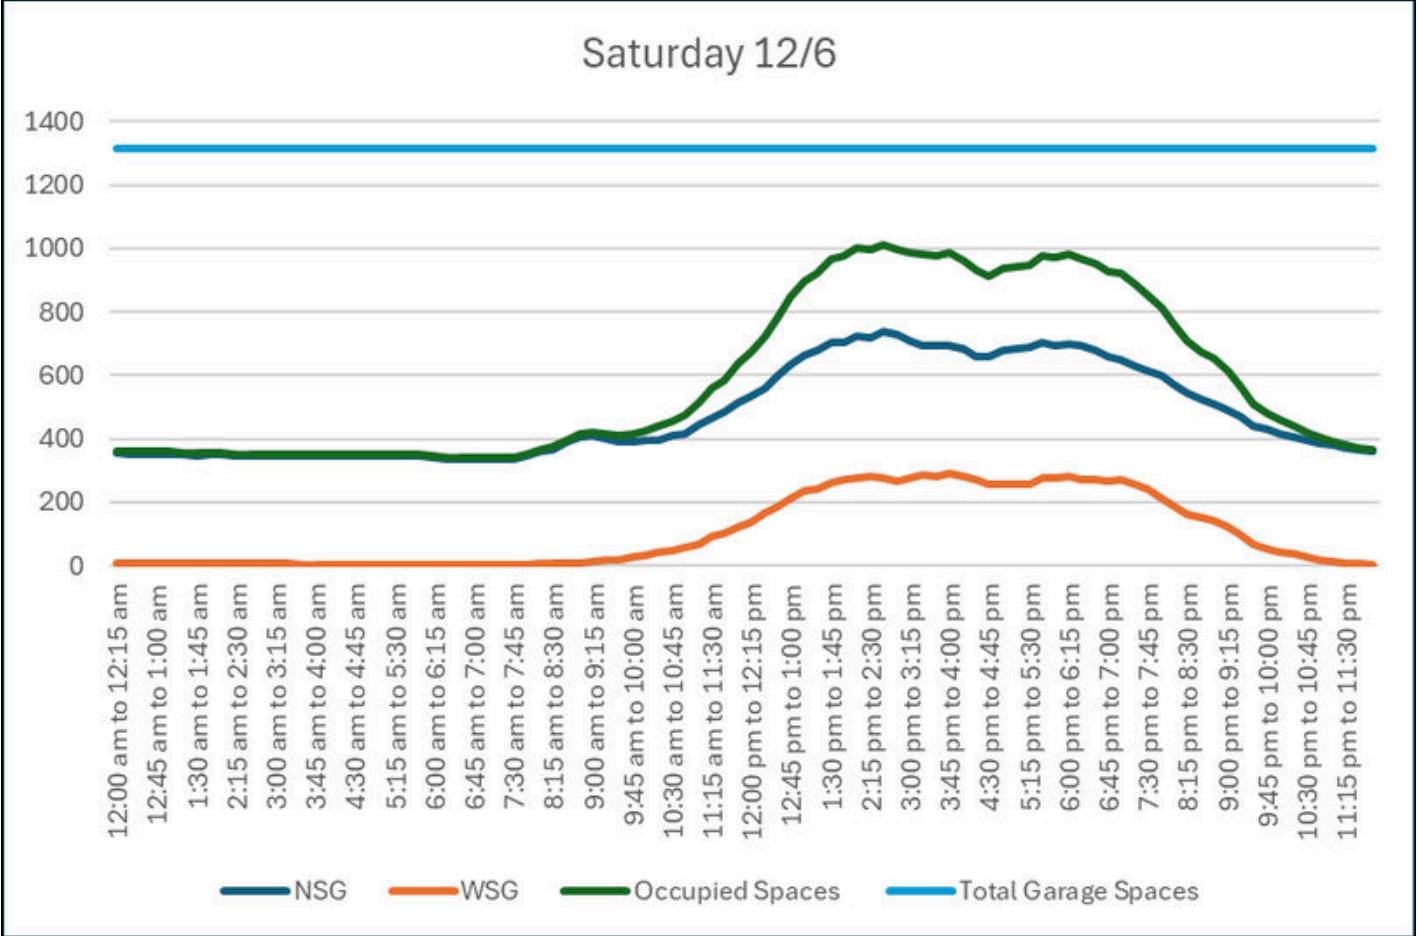

# 2025 Holiday Saturday Parking Occupancy - Walnut & North Street Garages

# 2025 Holiday Saturday Parking Occupancy - Walnut & North Street Garages

Date	Peak Time	Peak Occupancy	Spaces Available @ Peak Occupancy	Average Spaces Available 12p-8p
11/29/2025	3:30pm	779 Spaces	538 Spaces	632 Spaces
12/6/2025	2:30pm	1,013 Spaces	304 Spaces	396 Spaces
12/13/2025	6:00pm	997 Spaces	320 Spaces	441 Spaces
12/20/2025	5:30pm	908 Spaces	409 Spaces	506 Spaces