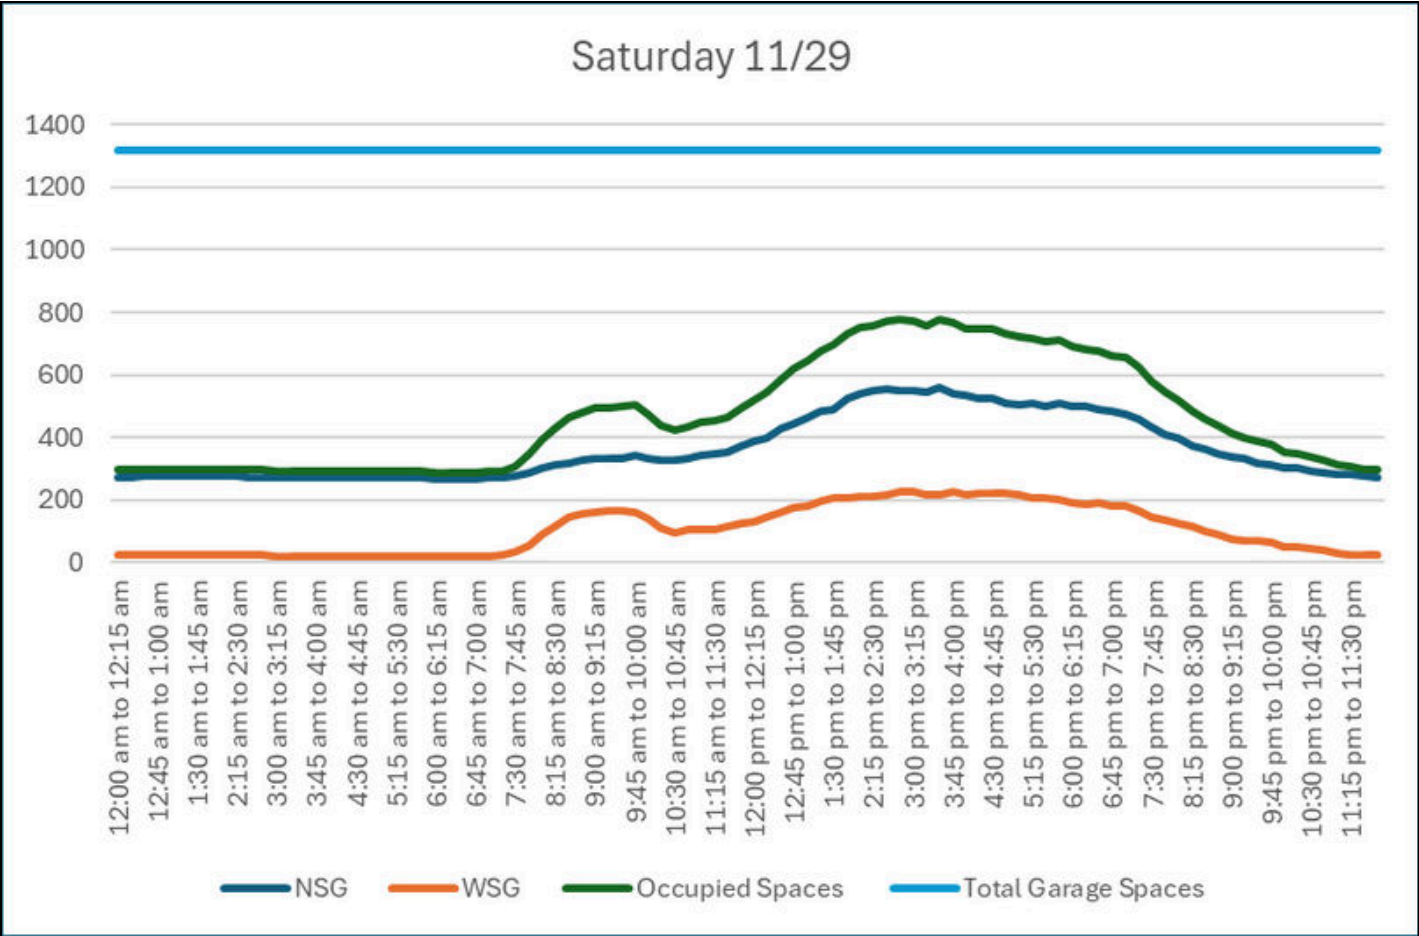

# 2025 Holiday Saturday Parking Occupancy - Walnut & North Street Garages

# 2025 Holiday Saturday Parking Occupancy - Walnut & North Street Garages

Date	Peak Time	Peak Occupancy	Spaces Available @ Peak Occupancy	Average Spaces Available 12p-8p
11/29/2025	3:30pm	779 Spaces	538 Spaces	632 Spaces
12/6/2025	2:30pm	1,013 Spaces	304 Spaces	396 Spaces
12/13/2025	6:00pm	997 Spaces	320 Spaces	441 Spaces
12/20/2025	5:30pm	908 Spaces	409 Spaces	506 Spaces