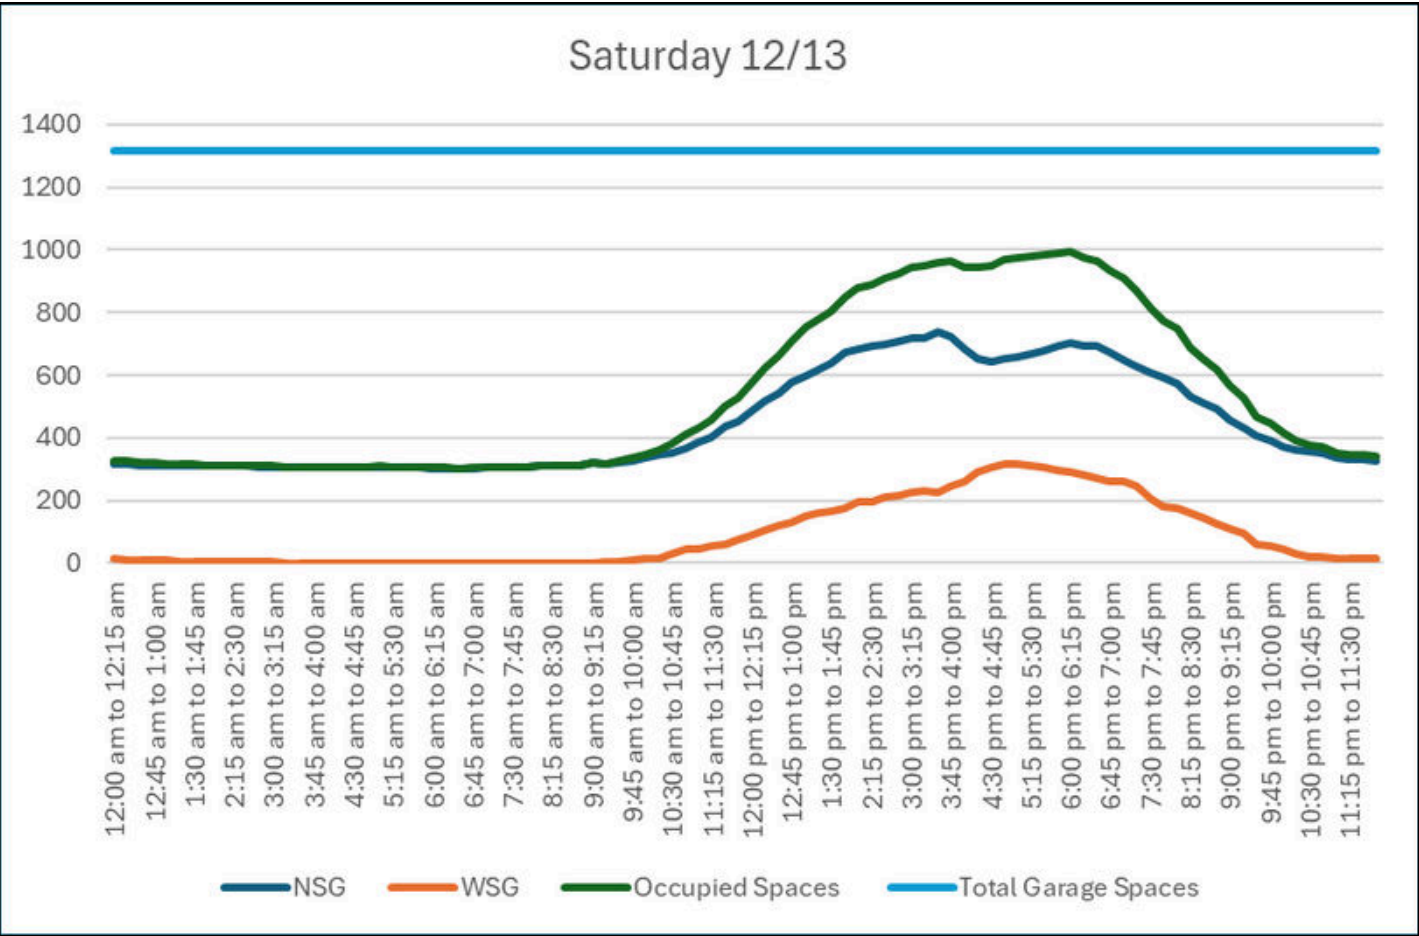

# 2025 Holiday Saturday Parking Occupancy - Walnut & North Street Garages

# 2025 Holiday Saturday Parking Occupancy - Walnut & North Street Garages

Date	Peak Time	Peak Occupancy	Spaces Available @ Peak Occupancy	Average Spaces Available 12p-8p
11/29/2025	3:30pm	779 Spaces	538 Spaces	632 Spaces
12/6/2025	2:30pm	1,013 Spaces	304 Spaces	396 Spaces
12/13/2025	6:00pm	997 Spaces	320 Spaces	441 Spaces
12/20/2025	5:30pm	908 Spaces	409 Spaces	506 Spaces