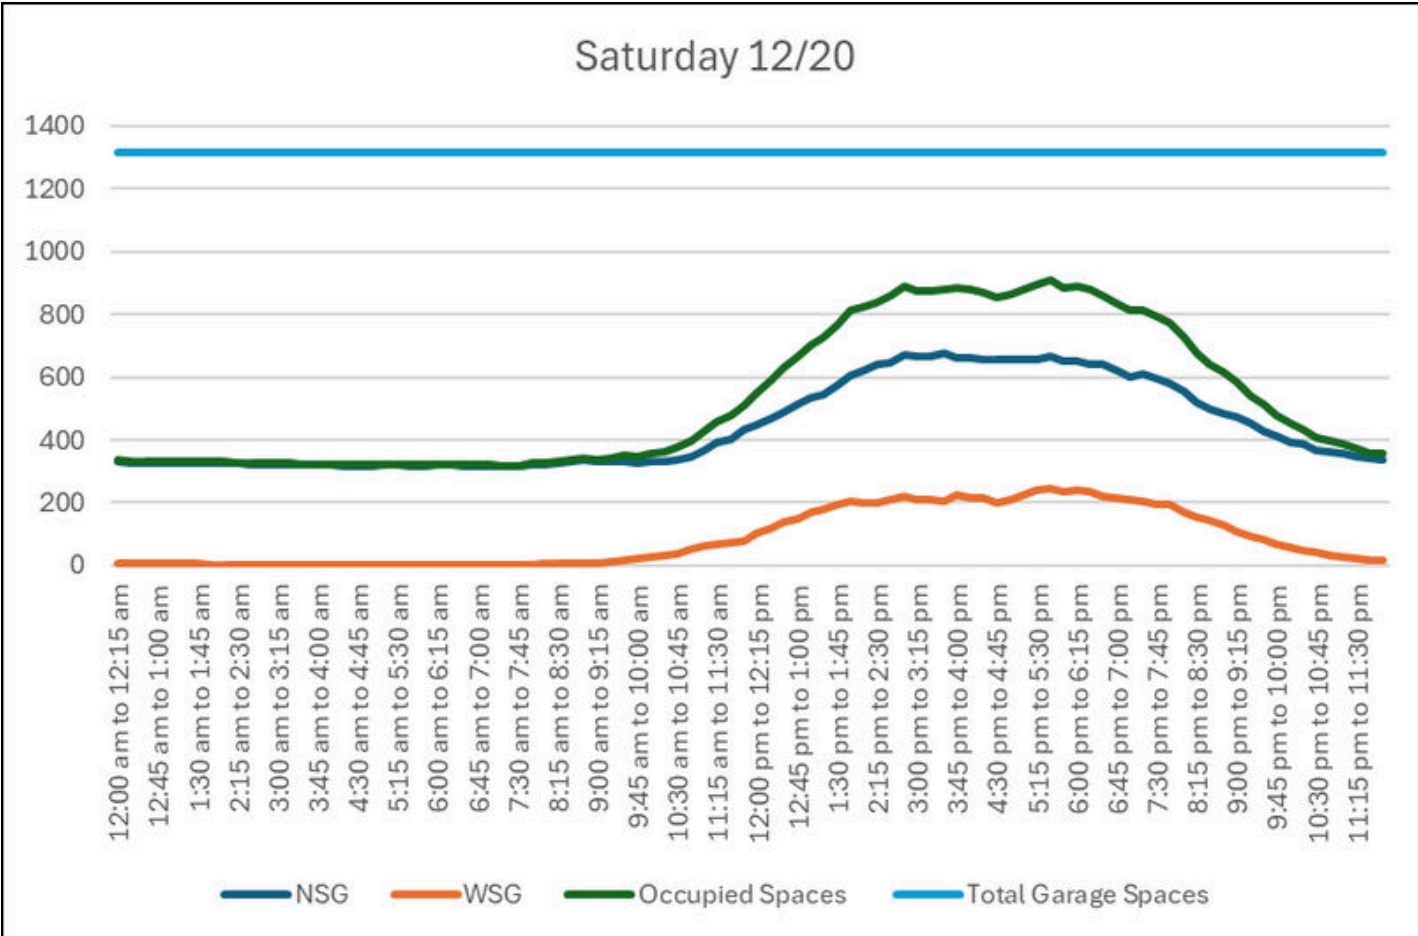

# 2025 Holiday Saturday Parking Occupancy - Walnut & North Street Garages

# 2025 Holiday Saturday Parking Occupancy - Walnut & North Street Garages

Date	Peak Time	Peak Occupancy	Spaces Available @ Peak Occupancy	Average Spaces Available 12p-8p
11/29/2025	3:30pm	779 Spaces	538 Spaces	632 Spaces
12/6/2025	2:30pm	1,013 Spaces	304 Spaces	396 Spaces
12/13/2025	6:00pm	997 Spaces	320 Spaces	441 Spaces
12/20/2025	5:30pm	908 Spaces	409 Spaces	506 Spaces